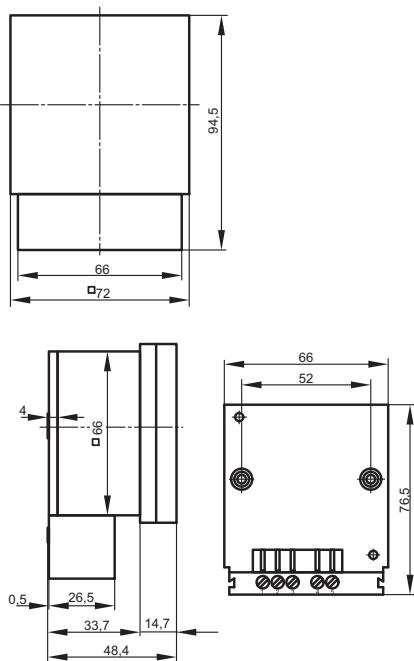

161 x20 / 164 x20

- Daily or weekly program
- Dimensions 72 x 72 mm
- Captive setting keys
- Manual override switch Permanent-ON / Permanent-OFF / Automatic
- Analogue display (clock display)

Analogue Time Switches 161 x20 / 164 x20 for surface mounting and switchboard panel mounting

| Technical data | |
|--------------------------------------|--|
| Supply voltages | 230 V, 50–60 Hz other voltages on request |
| Power consumption (real power) | 0.4 W |
| Switch (potential-free) | Change-over, contact gap < 3 mm (μ) |
| Contact material | AgCdO |
| Switching capacity per channel | 16 A / 250 V~ at cosφ=1 2,5 A with inductive load cosφ=0.6 |
| Minimum switching interval | 16x 120 day dial 15 min. 16x 420 week dial 2 h. |
| Time base | Quartz |
| Power back-up (at 20°C) | approx. 100 h. |
| Permitted ambient temperature | -10°...+50°C |
| Enclosure | self-extinguishing thermoplastic |
| Dimensions | Front frame 72 x 72 mm (DIN EN 43700) |
| Switchboard panel mounting | Retaining clip |
| Surface mounting | With plug-in base and terminal cover |
| DIN-rail mounting | Possible with additional quick-fix retaining clip (120 004) for 35 mm section rail |
| Type of connection | 6.3 mm flat plug or with screw clip when using plug-in base |
| Type of protection | IP 20 to DIN EN 60529 |
| Class of protection | II when installed according to regulations |
| Accessory (not included in delivery) | Adapter for DIN-rail mounting 120 004 Clamp for switchband mounting 160001 |